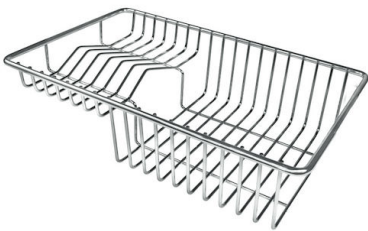

Base 60 cm

Dimensions 560x520 mm

Standard fittings Fixing hooks, gasket, drain, overflow and siphon, boxed packing

Mixer holes 2 standard holes

Built-in hole 540x500 mm

Drainer	No
Width	56 cm
Bowl dimension	500 x 400 mm
Number of bowls	1 bowl
Waste fitting	Drain with automatic PM control

FEATURES

Automatic waste fitting	The waste-fitting with round remote knob is supplied; a practical accessory which makes it unnecessary to get wet in order to drain the water from the bowl.
Basket 3,5" waste fitting	The drain is equipped with a large 3.5" drain, with the practical basket cap that prevents the discharge of solid parts.
Deep bowls	This bowls reach an important depth, over 20 cm, thanks to the advanced production technology, that can be offer great capiciency and practicity in all the washing operations.
Double mixer hole	The large tap counter is already fitted with a series of 2 tap holes. In the second hole it is possible to install the remote control of the automatic drain or, alternatively, a practical soap dispenser.
High thickness	1mm thick steel. A significant thickness, which guarantees the maximum sturdiness and durability.
Perimetral overflow	The overflow is always a security on the Foster sinks that prevents the overflow of water in case of oversights. The perimeter drain solution improves aesthetics thanks to its square and essential shape.
Small radius	Bowls with squared shapes with a modern design and an increased capacity, for a minimal aesthetics connected with an extreme practicity.

EQUIPMENT

Automatic waste fitting - PM
8407 113

OPTIONAL ACCESSORIES

Glass chopping board
8631 300

HDPE Chopping board
8657 001

HPDE Twin chopping board
8644 101

Stainless steel plate rack
8100 303

Stainless steel plate rack
8100 201

White bowl
8153 100

* only in combination with the accessory
8644 101

Black grid
8100 617

Black grid
8100 652

Graters kit with ring-holder and food collection tray

8159 101

* only in combination with the accessory
8644 101