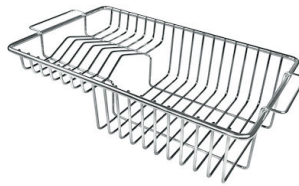

FEATURES

Automatic waste fitting	The waste-fitting with round remote knob is supplied; a practical accessory which makes it unnecessary to get wet in order to drain the water from the bowl.
Basket 3,5" waste fitting	The drain is equipped with a large 3.5" drain, with the practical basket cap that prevents the discharge of solid parts.
Deep bowls	This bowls reach an important depth, over 20 cm, thanks to the advanced production technology, that can be offer great capiciency and practicity in all the washing operations.
Double mixer hole	The large tap counter is already fitted with a series of 2 tap holes. In the second hole it is possible to install the remote control of the automatic drain or, alternatively, a practical soap dispenser.
High thickness	1mm thick steel. A significant thickness, which guarantees the maximum sturdiness and durability.
Perimetral overflow	The overflow is always a security on the Foster sinks that prevents the overflow of water in case of oversights. The perimeter drain solution improves aesthetics thanks to its square and essential shape.
Small radius	Bowls with squared shapes with a modern design and an increased capacity, for a minimal aesthetics connected with an extreme practicity.

EQUIPMENT

Automatic waste fitting - PM
8407 113

OPTIONAL ACCESSORIES

Glass chopping board
8631 300

HDPE Chopping board
8657 001

HPDE Twin chopping board
8644 101

Stainless steel plate rack
8100 303

Stainless steel plate rack
8100 201

White bowl
8153 100

* only in combination with the accessory
8644 101

Black grid
8100 617

Black grid
8100 652

Graters kit with ring-holder and food collection tray

8159 101

* only in combination with the accessory
8644 101